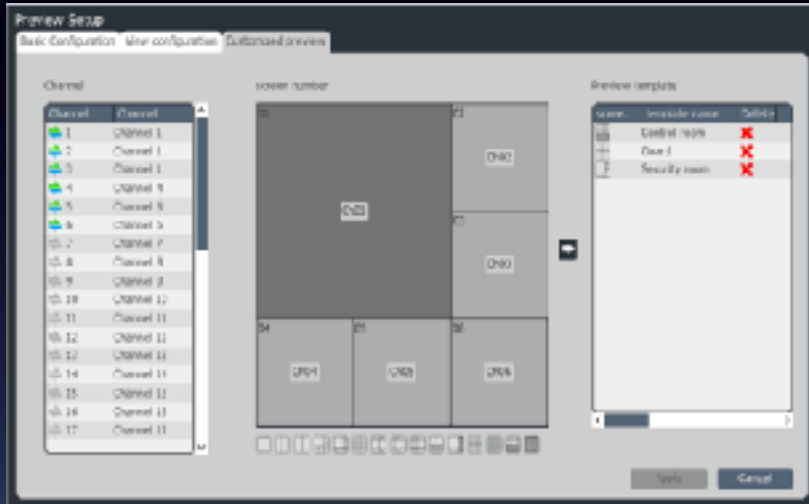

Custom Preview

Set up multiple custom preview templates

Easy to preview, watch what you want