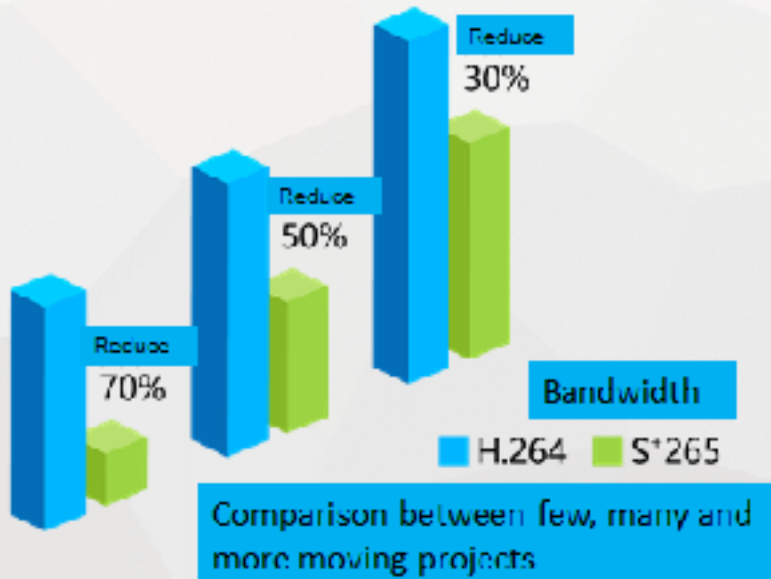

S+265 Technology