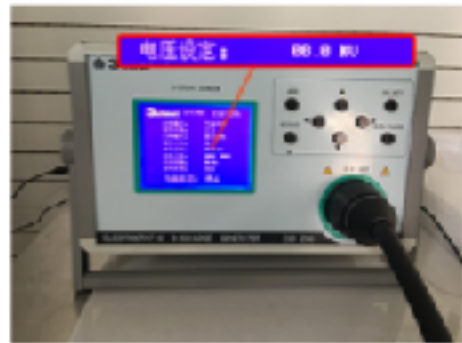

Strict Quality Control

Electrostatic Discharge Test

Static/Surge/Lightning Protection

TVS 6000V

Waterproof Test

Dropping Test

Temperature Test

-40~70°C