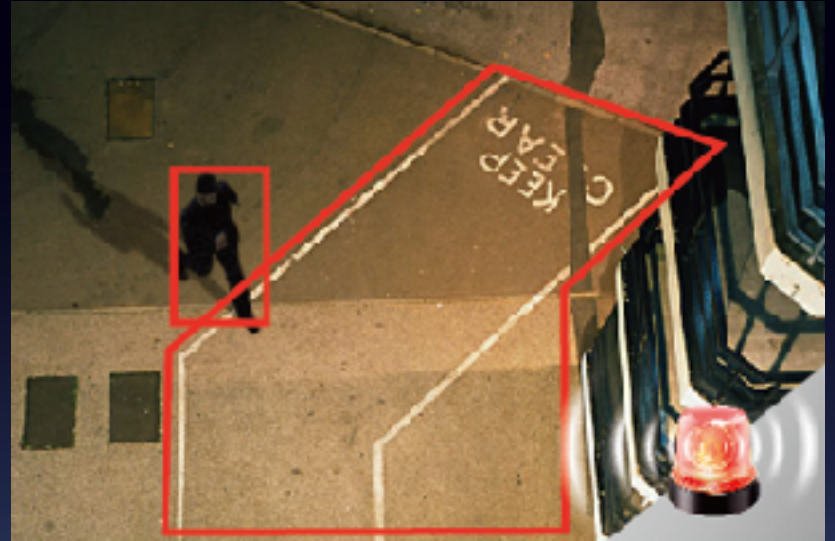

Normal

iCAM

Corridor Mode

1080P and above

IVA Function

Tripwire

Perimeter

IR Range & Speed