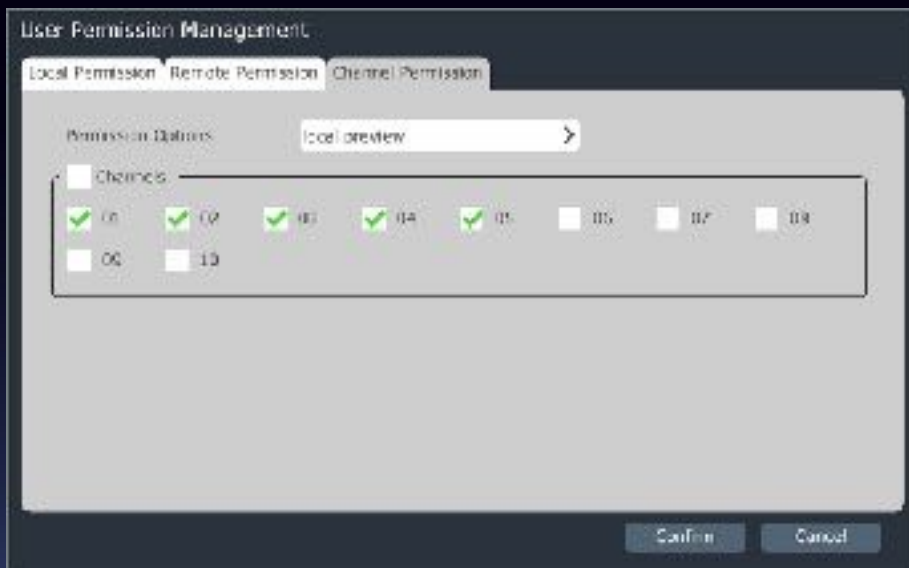

Channel Permission

Assign channel permissions for different users. Include:

Local Preview

Remote Preview

Local playback

Remote playback

Local PTZ control

Remote PTZ control