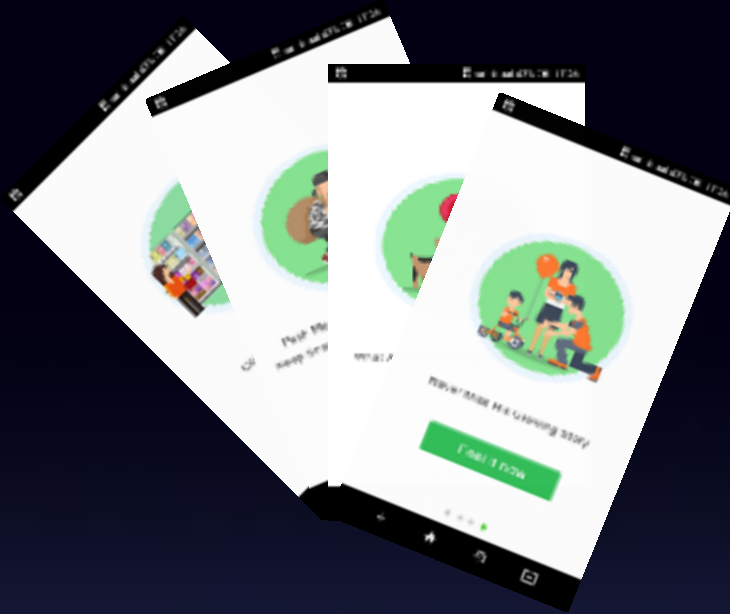

Tell Police!!!

Danger eliminate

Restore Default

Modular reset

According to your needs

New APP EasyLive

EasyLive

Give you a new easy life...

PTZ Control

Single screen preview interface

Drag mouse on image directly to control PTZ rotation motion

Slide mouse wheel to adjust zoom

Other new functions

Full series support guard function

Add three screen preview for corridor mode