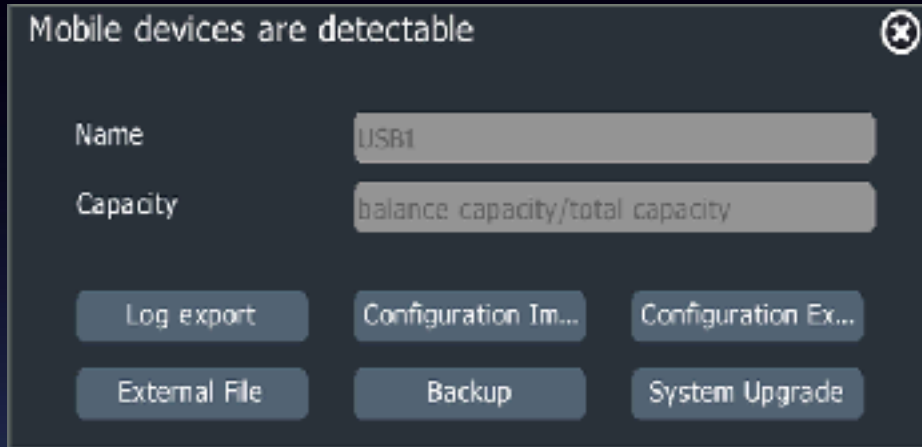

Remote PTZ control

S.M.A.R.T Disk and Bad Block Detection

Disk smart detection

Ensure data security

Easy maintenance

Port Penetration

PSE series NVR

Support port penetration

Access camera IE directly

U Disk Automatic Detection

Insert U disk

Popup operation wizard auto

Convenient and quick

Alarm linkage plan

Alarm trigger

Plan popup