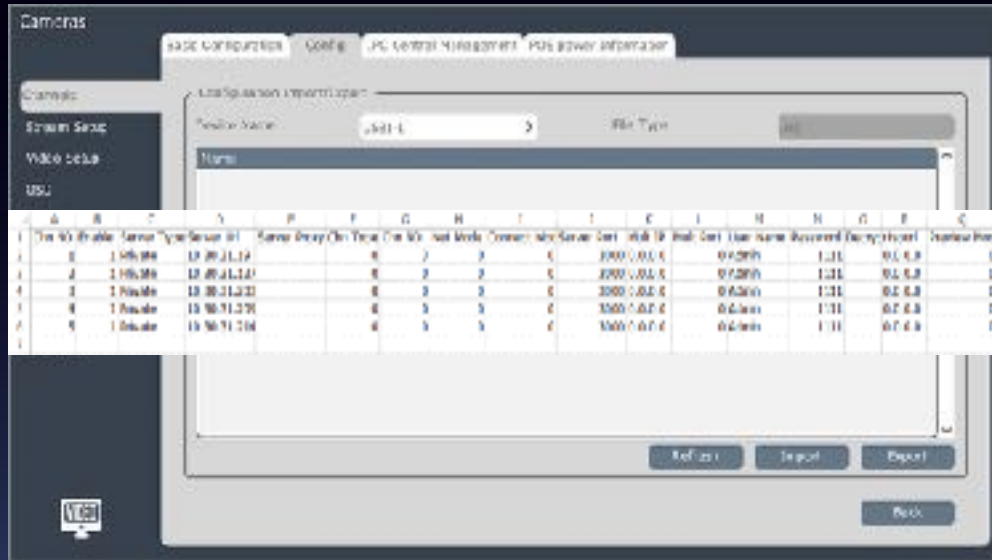

Batch Import Channel Config

Edit channel config in Excel

Batch import channel information

One-key import, quick config