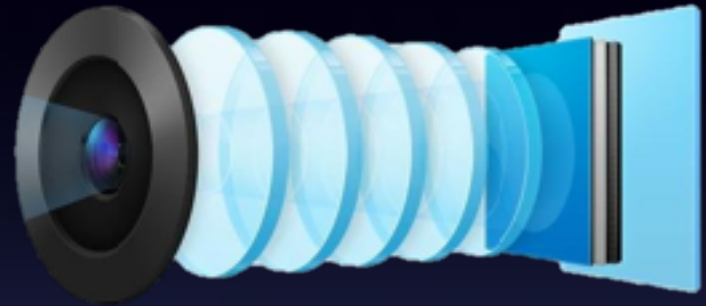

**Multiple ISP solutions
8 Groups Glasses Lens, F1.2**