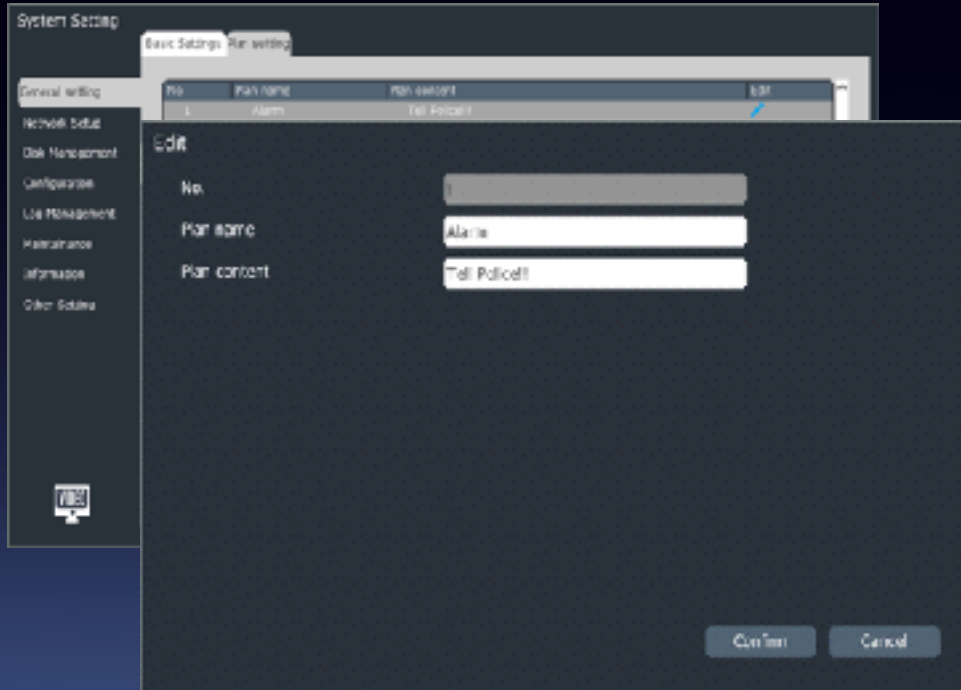

Access camera IE directly

U Disk Automatic Detection

Insert U disk

Popup operation wizard auto

Convenient and quick

Alarm linkage plan

Alarm trigger

Plan popup