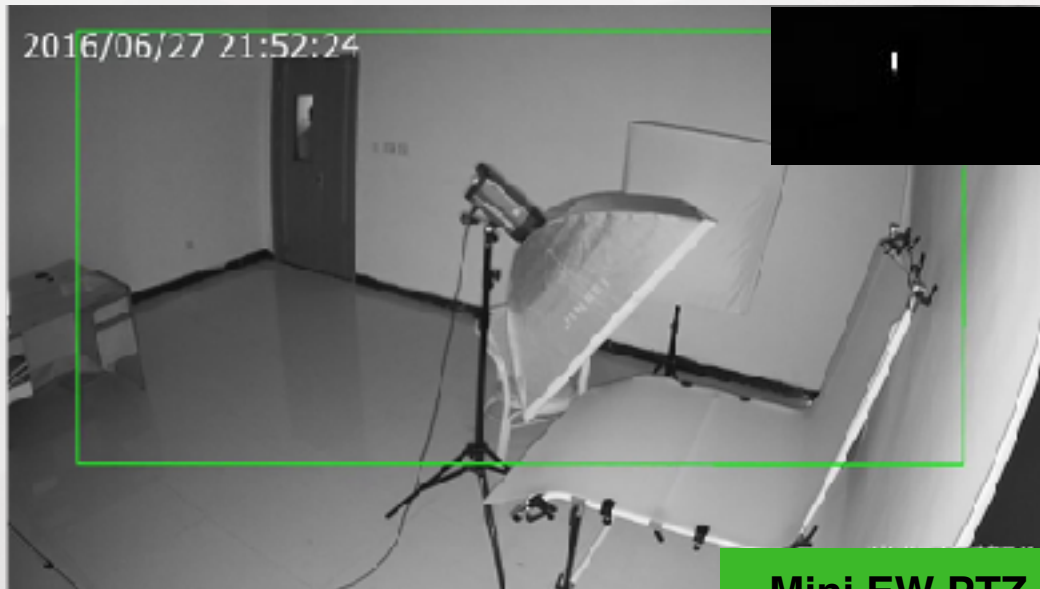

Mini EW PTZ

With IR, Black and white image, clear picture quality, no noise

Test Image

Someone close, white light warning

With white light

Mini EW PTZ

Full color imaging(Someone break into, white light flash, image switch to color)