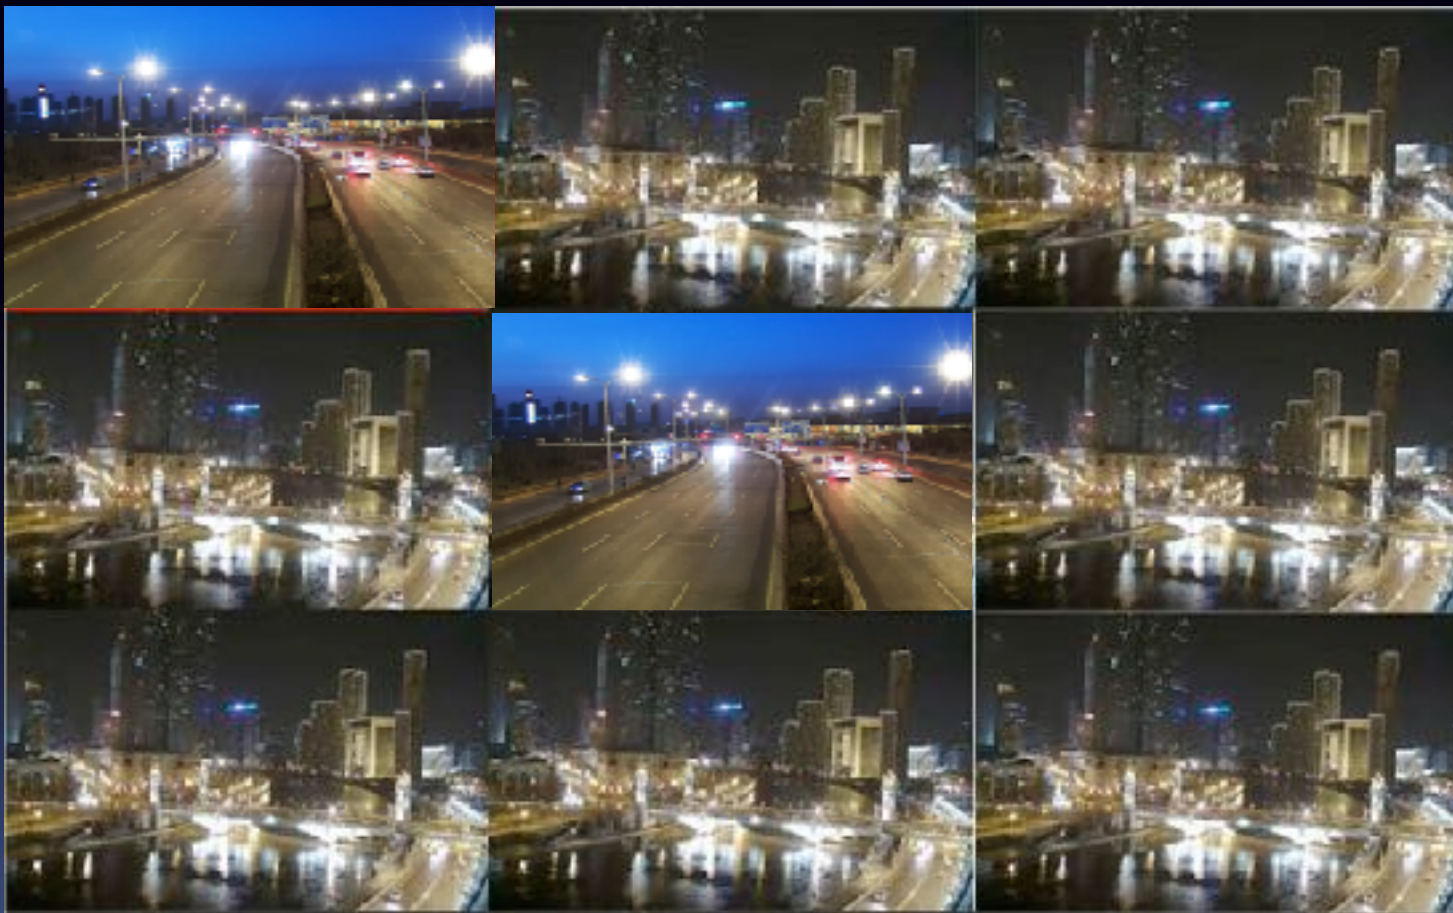

Preview

Preview Setup

Basic Configuration

View configuration

Customized preview

Output:

Channel	Channel
1	Channel 1
2	Channel 2
3	Channel 3
4	Channel 4
5	Channel 5
6	Channel 6
7	Channel 7
8	Channel 8
9	Channel 9
10	Channel 10

FDMI/VGA