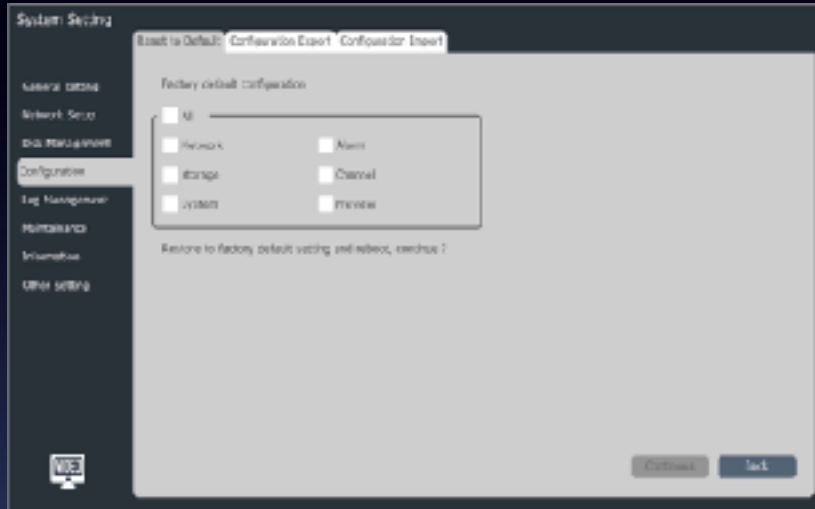

Restore Default

Modular reset

According to your needs