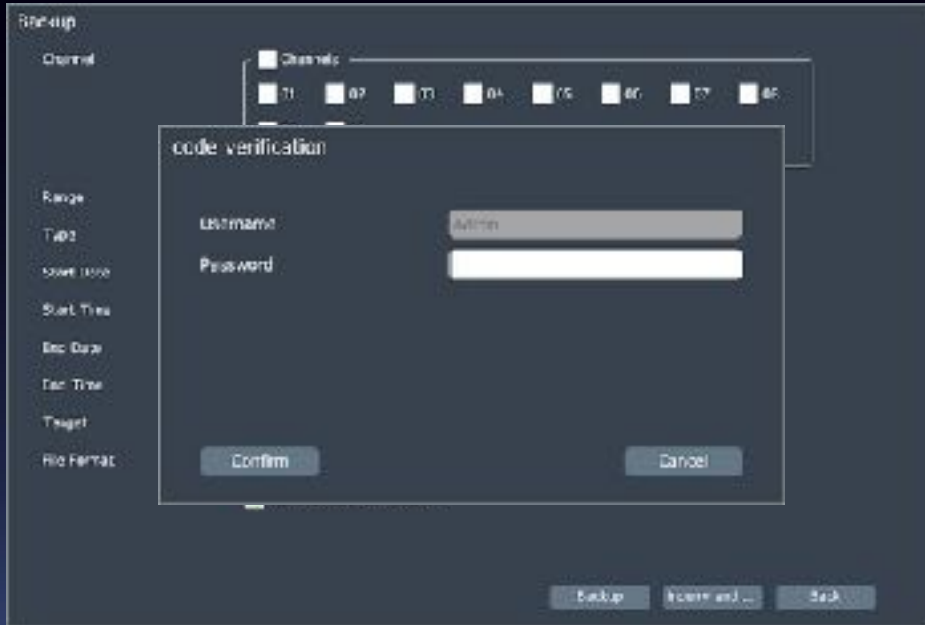

Key video, fast positioning

Batch Import Channel Config

Edit channel config in Excel

Batch import channel information

One-key import, quick config

Back-up Identification

Enable back-up identification

Re-enter administrator account