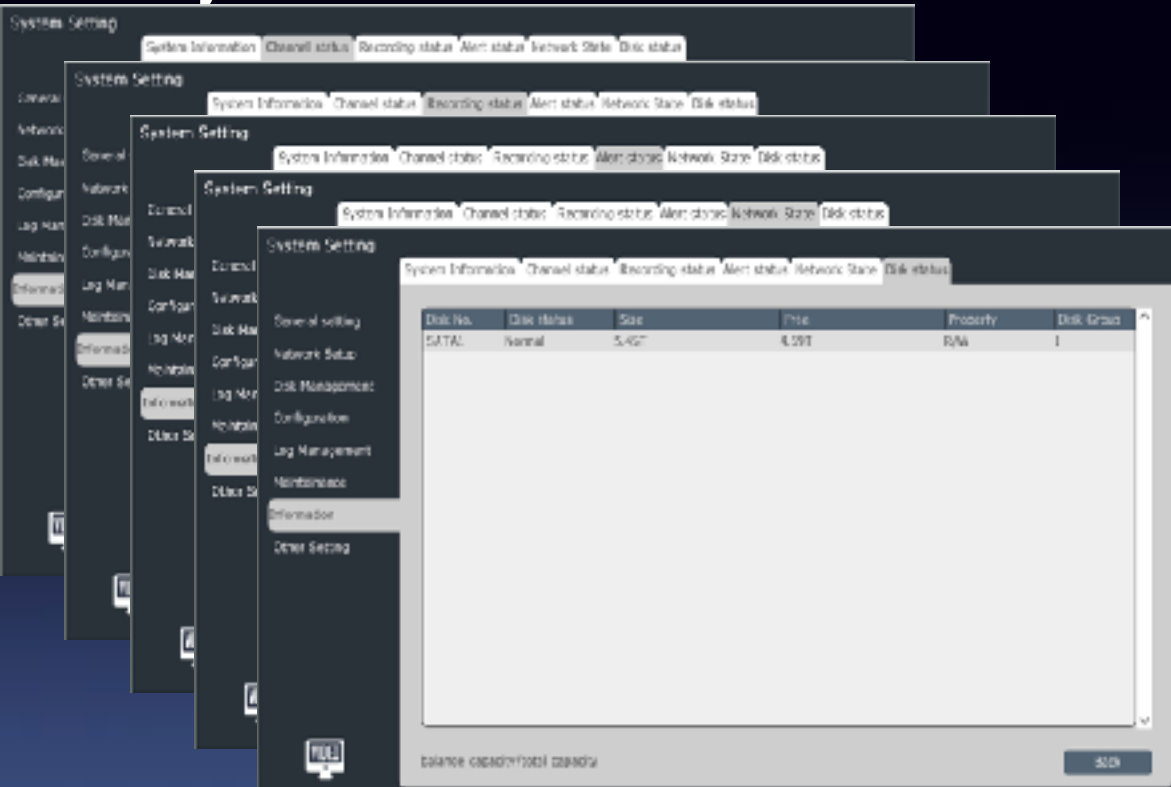

System Status

Channel
Video
Alarm
Network
Disk

Stick out a mile !