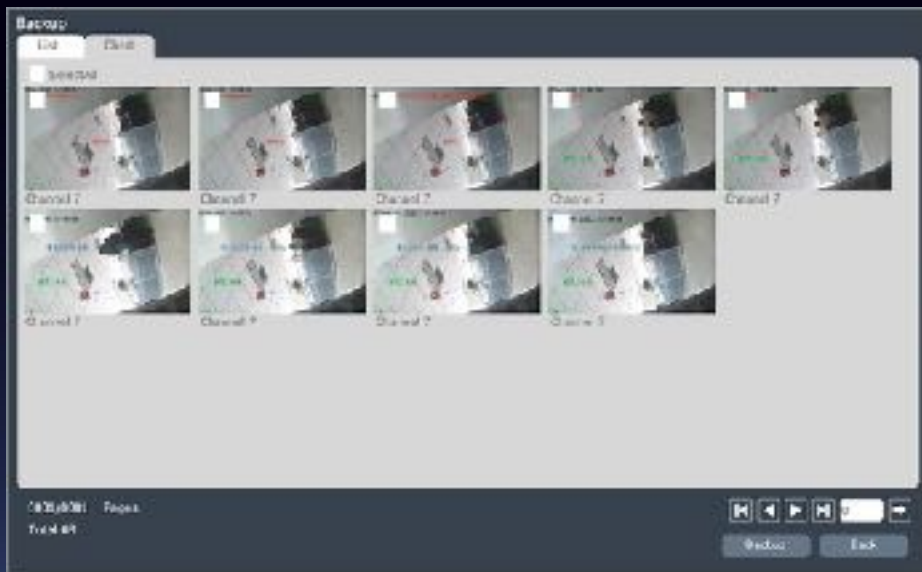

Live Photo

Click photo and playback 10s

Easy browsing, backup you need