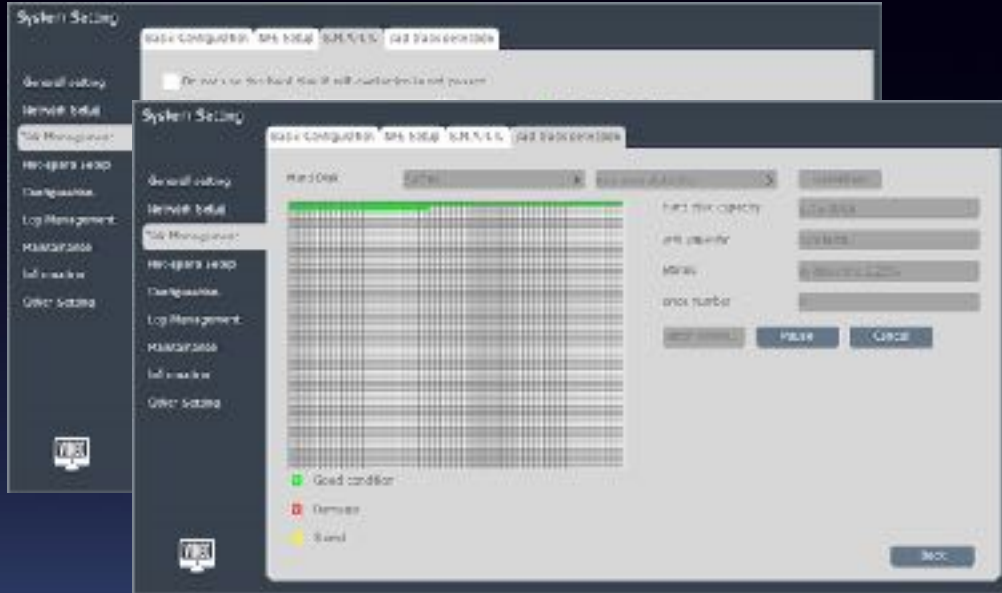

Remote PTZ control

S.M.A.R.T Disk and Bad Block Detection

Disk smart detection

Ensure data security

Easy maintenance

Port Penetration

PSE series NVR

Support port penetration