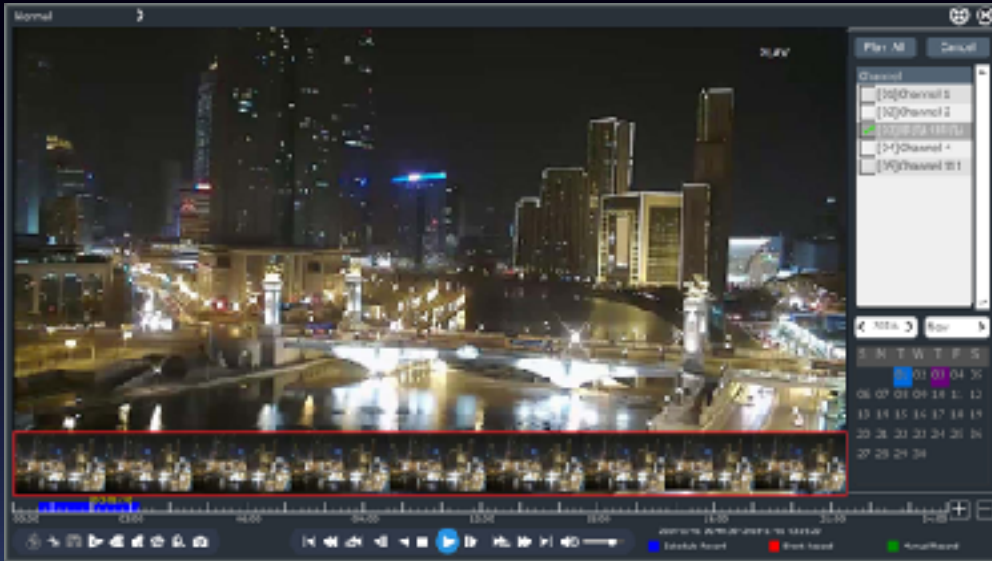

Edit security question

Recovery password easily

Question support customized

Live Photo

Click photo and playback 10s

Easy browsing, backup you need

Quick Photo Display

Ten pictures quick display