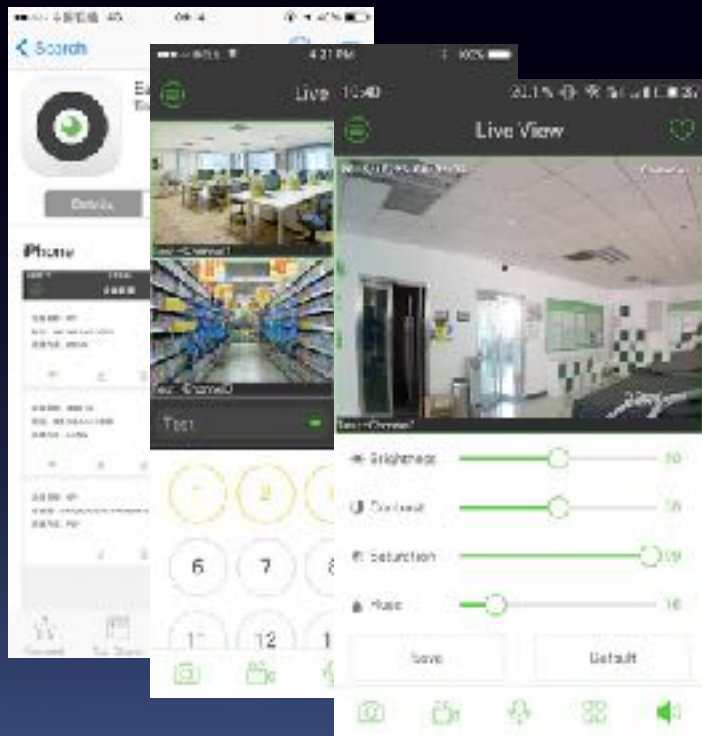

Access camera IE directly

U Disk Automatic Detection

Insert U disk

Popup operation wizard auto

Convenient and quick

Alarm linkage plan

Alarm trigger

Plan popup

Tell Police!!!

Danger eliminate

Restore Default

Modular reset

According to your needs

New APP EasyLive

EasyLive

Give you a new easy life...

PTZ Control

Single screen preview interface

Drag mouse on image directly to control PTZ rotation motion

Slide mouse wheel to adjust zoom

Other new functions

Full series support guard function

Add three screen preview for corridor mode