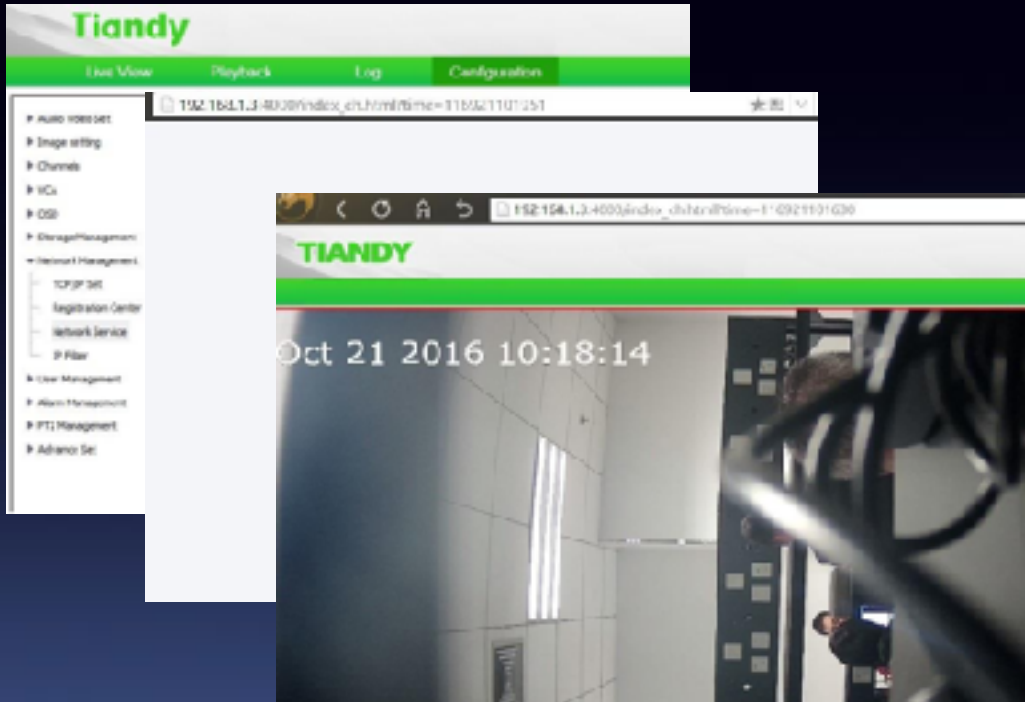

Remote PTZ control

S.M.A.R.T Disk and Bad Block Detection

Disk smart detection

Ensure data security

Easy maintenance

Port Penetration

PSE series NVR

Support port penetration