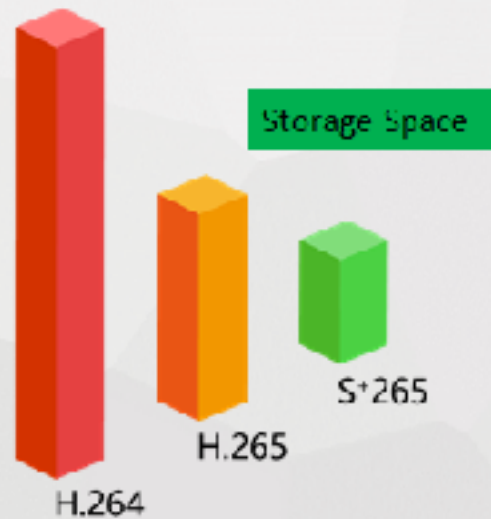

S+265 Technology